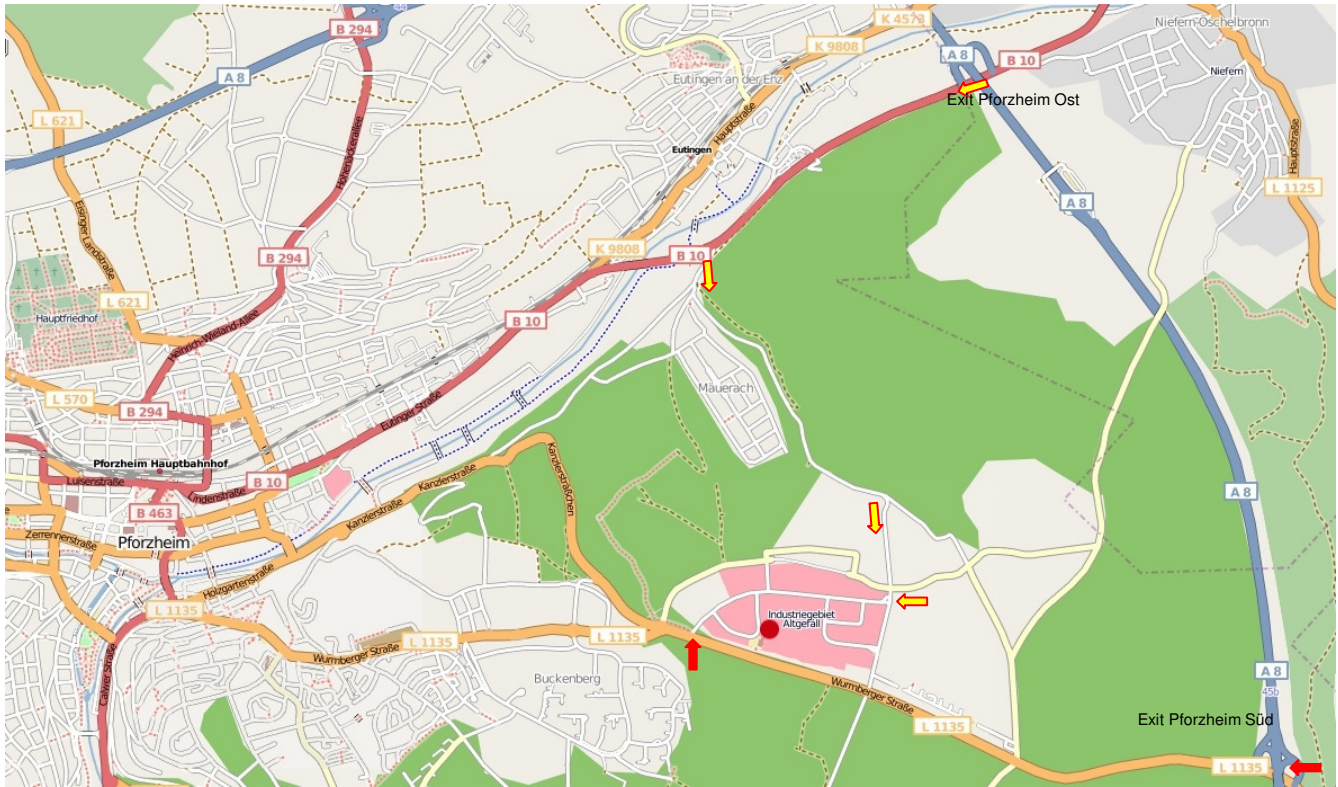

Directions Pforzheim

In Pforzheim you find our site in the commercial area „Altgefäll“ in the Hanauer Straße 14. If you come by car, the area can be easily reached from A8 highway exits „Pforzheim Ost“ or „Pforzheim Süd“.

From highway exit „Pforzheim Süd“ follow the sign „Pforzheim“. Stay on this street for about 1 km, then turn right at the traffic lights and enter the commercial area. Turn right again into Hanauer Straße. You find our site after 300m on the righthand side.

Coming from „Pforzheim Ost“ follow the B10 to Richtung Pforzheim. Follow the B10 for 1.5km. Turn left at the second traffic lights to „Mäuerach/Leistungszentrum Schießsport“. Turn left again after 200m behind the Saacke firm and then immediately left again following „Altgefäll“. After about 2km turn right, pass the crossing and then turn right into the commercial area.

Turn left at the 3rd crossing (Stark Druck at the right side) into Hanauer Straße. You find our site after 200m on the lefthand side.